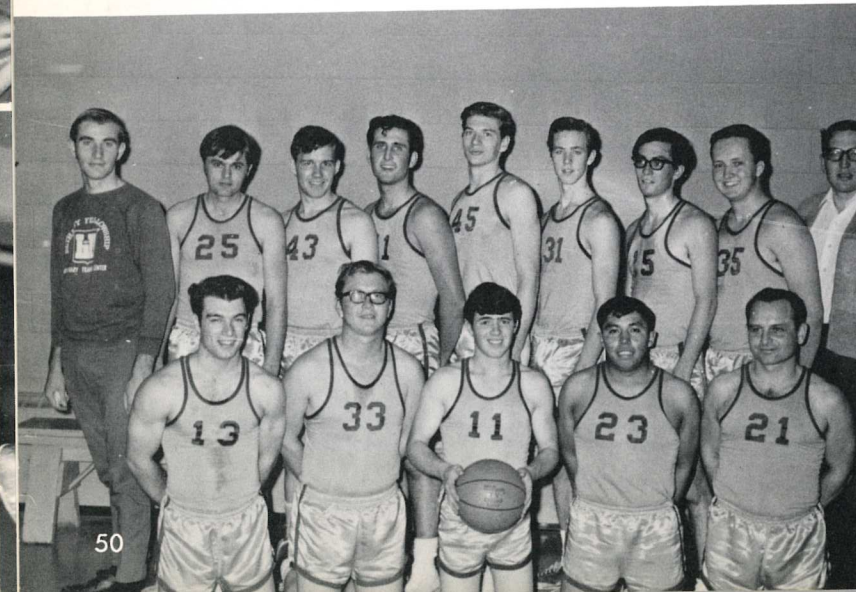

# Crusaders

CRUSADER TEAM: Gordy Entzminger, Duane Keller, Star Jones, Stan Lindemulder, Wayne Pratt, Dave Graetz, Larry Sullivan, Gordy Hofer, Ken Armentrout, Erv Erickson, Ronne Heringer, Terry Allen, Not pictured: Gerry Bastian, Keith Johnson, Derald Entzminger.

MANAGERS: Geno Peters and Jim Fagerland

SCOREKEEPER: Rocky Fercho

COACH: Dale Severson

ADVISOR: Robert Garrison

CHEERLEADERS: Marsha Allen, Monica Thompson, Diane Casper, Donnell Buell, Diane Casper, Rosanne Wilcox